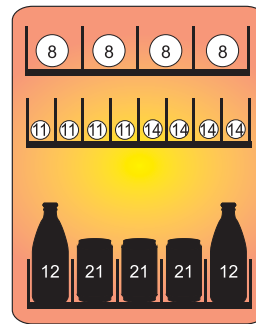

27 Energy Drinks

Specifications

Height: 56" (142 cm)
Width: 31.5" (80 cm)
Depth: 28" (71 cm)
Weight: 338 lbs. (153 kg)
Electrical: 110 - 115 VAC, 60 Hz, 3.5 A

Experience Success!

24/7 Sales

- Reliable, Tried and True Design
- Low Cost of Ownership
- Easy To Service and Maintain
- Compact Design for Maximum Location Possibilities